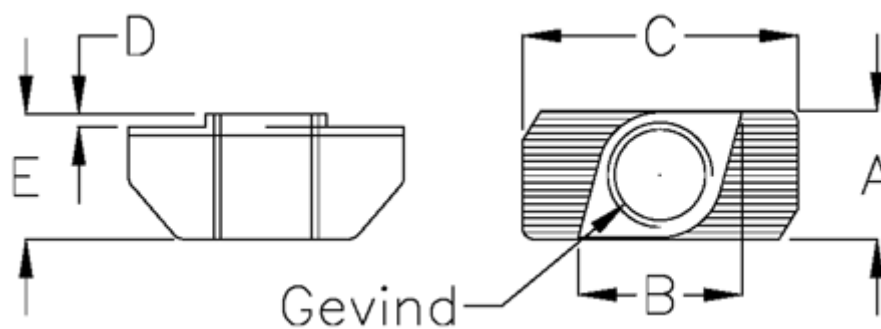

Article number: 0581421001

Description: Hepco MCS 1-242-1001 T-Nut M6 (slot 10)
M6 (slot 10)

Measures

A	= 9.7
B	= 9.8
C	= 19.5
D	= 3.1
E	= 8.7
Thread	= M6
Weight (kg)	= 0.004